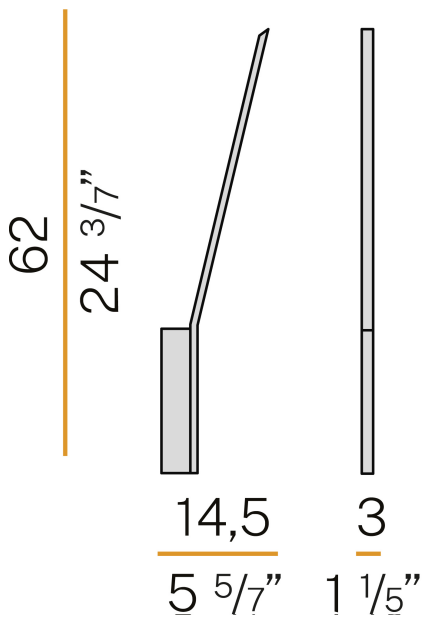

PANZERI

Ypsilon

220-240V AC ON-OFF

A07202.000.0401

● black

Data sheet

CODE	A07202.000.0401
SYSTEM POWER CONSUMPTION	13W
EFFICACY	80.46lm/W
LIGHT SOURCE	LED
COLOUR TEMPERATURE	3000K Ra>90
LIGHT DISTRIBUTION	diffused
POWER SUPPLY	220-240V AC
FREQUENCY	50/60Hz
ELECTRICAL CONFIGURATION	ON-OFF
DRIVER	integrated included
NOMINAL LUMINOUS FLUX	1366lm
LUMEN OUTPUT	1046lm
EFFICIENCY	76.6%
WEIGHT	1,02 Kg
PROTECTION DEGREE	IP20
COLOUR TOLLERANCES	SDCM 3
PACKING DIMENSIONS (CM)	10,0 x 84,5 x 7,0

Wall lighting fixture for interiors, with indirect light emission.
Pickled sheet metal wall plate in white, black, bronze or mat brass polyacrylic paint, or in polished stainless steel.
Brass structure in white, black, bronze or mat brass polyacrylic paint, or with galvanic chrome plating.
Extruded polycarbonate diffuser with opaline finish.

Technical drawing

Polar diagram